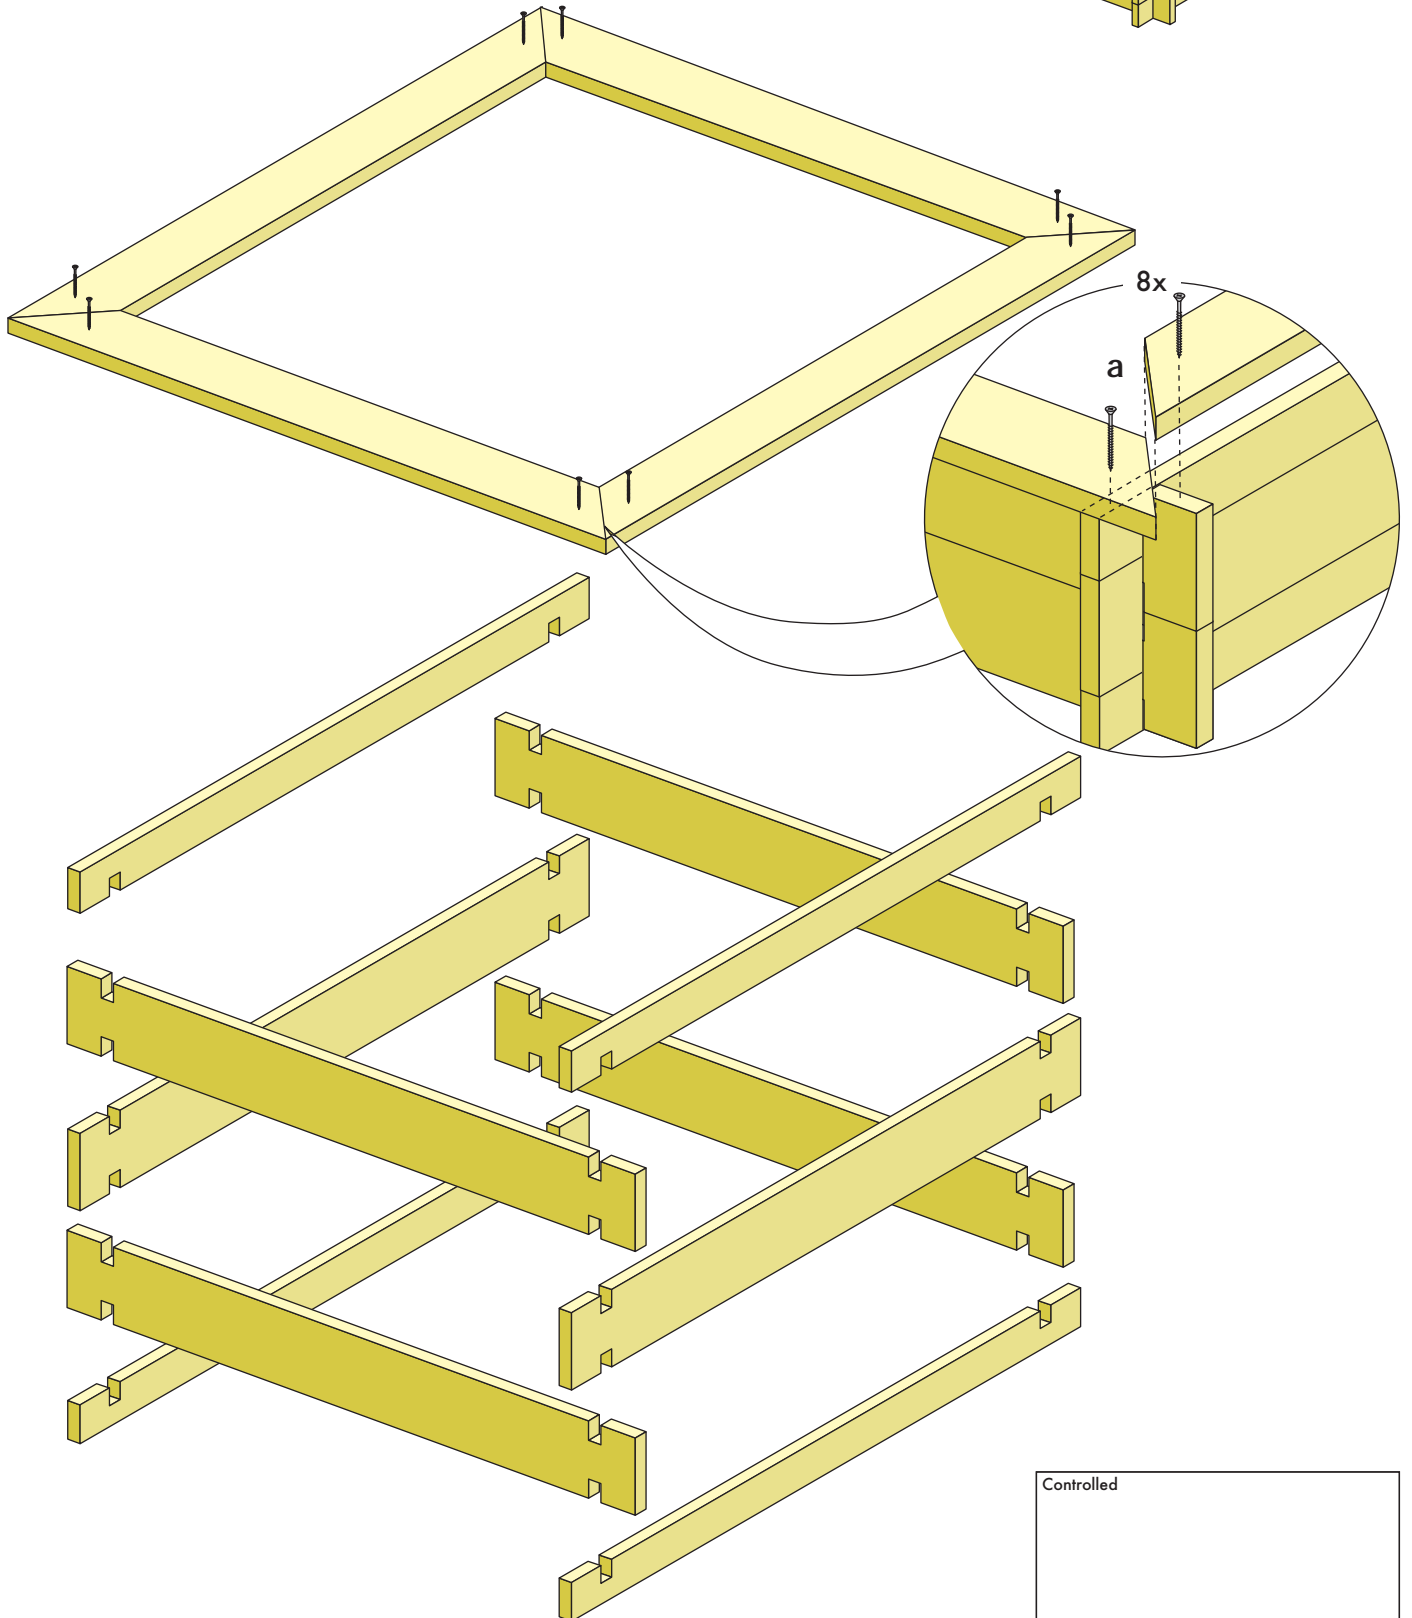

Lars Art.-Nr. 51171

a
8x
4x60

Controlled